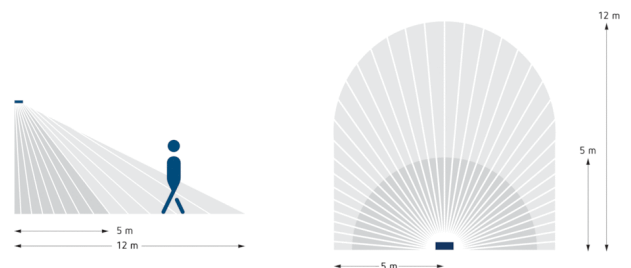

Technical data

Operating voltage	230 V AC
Frequency	50 – 60 Hz
Stand-by consumption	<0,5 W
Light measurement	Mixed light measurement
Number of channels	1
Colour	White
Switching output	Light
Installation type	Wall installation
Setting range brightness	2 – 200 lx
Switching capacity light	10 A (at 230 V AC, $\cos \varphi = 1$), ,
Detection angle	180°
Installation height	2,5 – 4 m
Light switch-off delay	2 s-30 min
Incandescent lamp load	2300 W
Fluorescent lamp load (conventional) not corrected	500 VA
Fluorescent lamp load (conventional) parallel-corrected	500 W 60 μ F
Fluorescent lamp load (conventional) series-corrected	500 VA
Fluorescent lamp load (electronic ballast)	500 W
Energy saving lamps	500 W

Connection example

Detection range

Mounting height (A)	Head on to (r)	Diagonally (t)
2,5 m	5 m	12 m

Scale drawings

Article number: 1010200

Accessories

Corner angle 10 WH

- Article number: 9070969
[Details ▶ www.theben.de](http://www.theben.de)