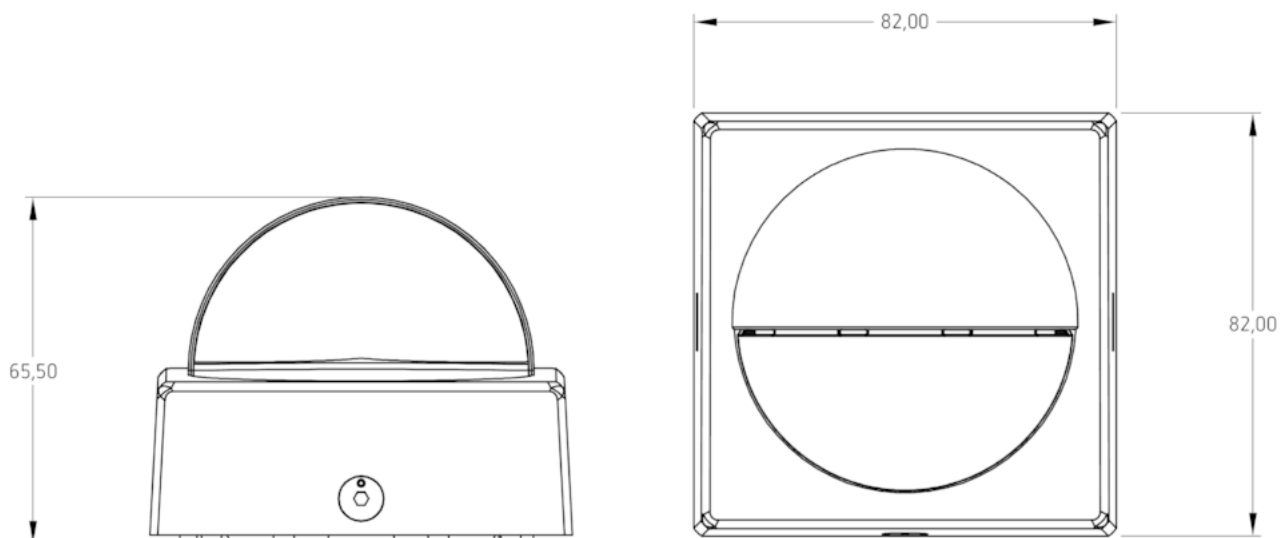

Connection example

Detection range

Mounting height (A)	Head on to (r)	Diagonally (t)
2,5 m	5 m	12 m

Scale drawings

Article number: 1010200

Accessories

Corner angle 10 WH

- Article number: 9070969
[Details ▶ www.theben.de](http://www.theben.de)