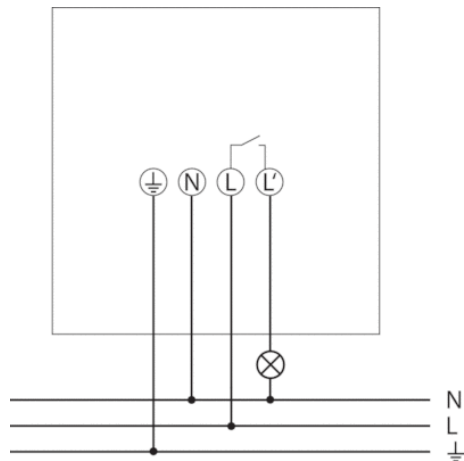

Description

- Motion detector (PIR)
- Automatic lighting control based on presence and brightness
- 180° detection angle
- For outdoor use
- Protection from tampering thanks to the robust case design
- Covered operating controls under the secured front cover
- Adjustable brightness switching value and switch-off delay
- Area limit via lens attachment
- Mixed light measurement suitable for the control of fluorescent, incandescent, halogen lamps and LEDs
- Zero-cross switching for relay-saving switching and high lamp loads
- Test function for checking detection area
- Installation on flush-mounted socket possible (60 mm)
- Single-handed plug-in installation
- Instant start-up possible via factory preset
- Terminal for protective earth conductor

Technical data

Operating voltage	230 V AC
Frequency	50 – 60 Hz
Stand-by consumption	<0,5 W
Light measurement	Mixed light measurement
Number of channels	1
Colour	White
Switching output	Light
Installation type	Wall installation
Setting range brightness	2 – 200 lx
Switching capacity light	10 A (at 230 V AC, $\cos \varphi = 1$), ,
Detection angle	180°
Installation height	2,5 – 4 m
Light switch-off delay	2 s-30 min
Incandescent lamp load	2300 W
Fluorescent lamp load (conventional) not corrected	500 VA
Fluorescent lamp load (conventional) parallel-corrected	500 W 60 μ F
Fluorescent lamp load (conventional) series-corrected	500 VA
Fluorescent lamp load (electronic ballast)	500 W
Energy saving lamps	500 W

Article number: 1010200

LED lamp < 2 W	50 W
LED lamp 2-8 W	500 W
LED lamp > 8 W	500 W
Lamps	Incandescent/halogen lamps, fluorescent lamps, Energy saving lamps, LEDs
Remote controlled	–
Ambient temperature	-25 °C ... +45 °C
Protection class	II
Type of protection	IP 55

Connection example

Detection range

Mounting height (A)	Head on to (r)	Diagonally (t)
2,5 m	5 m	12 m

Scale drawings

Article number: 1010200

Accessories

Corner angle 10 WH

- Article number: 9070969
[Details ▶ www.theben.de](http://www.theben.de)