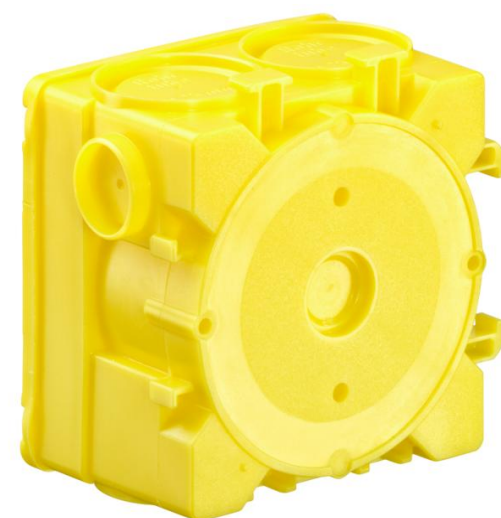

One-gang junction boxes and system components

One-gang junction box with plaster skin

- 4 screw domes, distance 60 mm
- can be attached to formwork using special adhesive, adhesive foil, magnet or hot glue

Order number: 1262-60

Depth: 48,5 mm

Diameter: 60 mm

Markings for cables and DIN EN conduits to Ø 16 mm: 4

[Learn more](#)

One-gang junction box with plaster skin

- 4 screw domes, distance 60 mm
- can be attached to formwork using special adhesive, adhesive foil, magnet or hot glue

Order number: 1263-60

Depth: 68,5 mm

Diameter: 60 mm

Markings for cables and DIN EN conduits to Ø 16 mm: 4

[Learn more](#)

One-gang junction box with plaster skin

- 4 screw domes, distance 60 mm
- can be attached to formwork using special adhesive, adhesive foil, magnet or hot glue

Order number: 1264-60

Depth: 83,5 mm

Diameter: 60 mm

Markings for cables and DIN EN conduits to Ø 16 mm: 2

[Learn more](#)