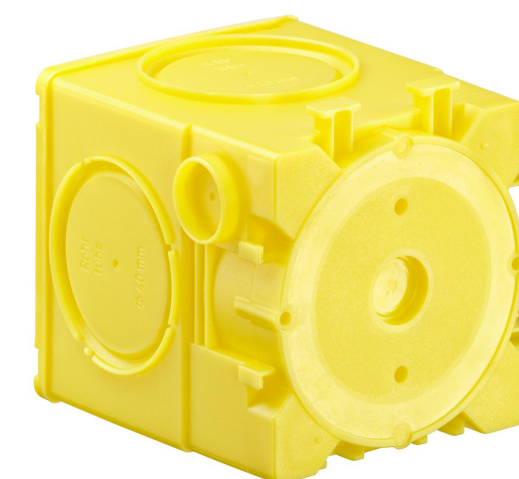

One-gang junction boxes and system components

One-gang junction box with plaster skin

- 4 screw domes, distance 60 mm
- can be attached to formwork using special adhesive, adhesive foil, magnet or hot glue

Order number: 1262-60

Depth: 48,5 mm

Diameter: 60 mm

Markings for cables and DIN EN conduits to Ø 16 mm: 4

[Learn more](#)

One-gang junction box with plaster skin

- 4 screw domes, distance 60 mm
- can be attached to formwork using special adhesive, adhesive foil, magnet or hot glue

Order number: 1263-60

Depth: 68,5 mm

Diameter: 60 mm

Markings for cables and DIN EN conduits to Ø 16 mm: 4

[Learn more](#)

One-gang junction box with plaster skin

- 4 screw domes, distance 60 mm
- can be attached to formwork using special adhesive, adhesive foil, magnet or hot glue