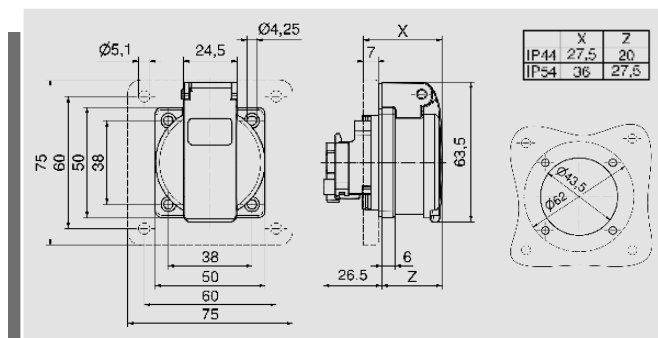

QUICK  **CONNECT**
by Bals

Schuko-type panel mounting socket outlets

 **Bals**

Simply. Well. Connected.

Schuko-type panel mounting socket outlets with QUICK CONNECT

by Bals

- Screwless connection technology
- Robust terminal and housing design
- New, attractive design
- Special contact technology mostly prevents deformation ultimately leading to lessening contact pressure and subsequent higher temperatures
- Captive flange seal
- Available as IP44 or IP54 variant (IP67 available from September 2014)
- Flange dimensions in 50x50 mm and 75x75 mm
- Versions available for German, Swiss, or Belgian/French system
- Also with child-proof safety feature on request
- Special colours on request (depending on quantity)
- VDE-tested
- Finger-proof in accordance with BGV A3
- Nickel plated contacts

The QC version is available in different national standards and colours

Solid design reduces contact deformation

Simple disconnection of the conductor using a screwdriver

Dimensional drawings

Different conductor types and cross sections can be used

Schuko-type panel mounting socket outlet IP 44

- Flange 50 x 50 mm
- Screwless connection technology
- With captive flange seal
- Connection terminals in accordance with BGV A3

Colour	Order no.	Qty.
blue	71099*	20
grey	71100*	20
black	71101*	20

* With child-proof socket outlets, please add -KI to the end of the order number

Schuko-type panel mounting socket outlet IP 44

- Flange 75 x 75 mm
- Screwless connection technology
- With captive flange seal
- Connection terminals in accordance with BGV A3