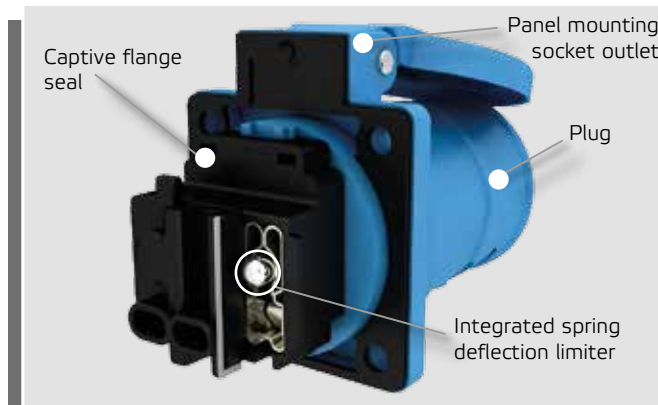

QUICK  **CONNECT**
by Bals

Schuko-type panel mounting socket outlets

 **Bals**

Simply. Well. Connected.

Schuko-type panel mounting socket outlets with QUICK CONNECT

by Bals

- Screwless connection technology
- Robust terminal and housing design
- New, attractive design
- Special contact technology mostly prevents deformation ultimately leading to lessening contact pressure and subsequent higher temperatures
- Captive flange seal
- Available as IP44 or IP54 variant (IP67 available from September 2014)
- Flange dimensions in 50x50 mm and 75x75 mm
- Versions available for German, Swiss, or Belgian/French system
- Also with child-proof safety feature on request
- Special colours on request (depending on quantity)
- VDE-tested
- Finger-proof in accordance with BGV A3
- Nickel plated contacts

The QC version is available in different national standards and colours

Solid design reduces contact deformation

Simple disconnection of the conductor using a screwdriver

Dimensional drawings

Different conductor types and cross sections can be used

Schuko-type panel mounting socket outlet IP 44

- Flange 50 x 50 mm
- Screwless connection technology
- With captive flange seal
- Connection terminals in accordance with BGV A3

Colour	Order no.	Qty.
blue	71099*	20
grey	71100*	20
black	71101*	20

Schuko-type panel mounting socket outlet IP 54

- Flange 50 x 50 mm
- Screwless connection technology
- With captive flange seal
- Connection terminals in accordance with BGV A3
- For mobile use

Colour	Order no.	Qty.
blue	71102*	20
grey	71103*	20
black	71104*	20