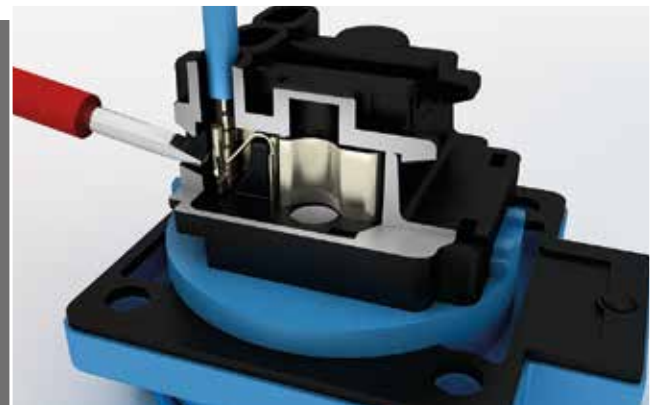

QUICK  **CONNECT**
by Bals

Schuko-type panel mounting socket outlets

 **Bals**

Simply. Well. Connected.

Schuko-type panel mounting socket outlets with QUICK CONNECT

by Bals

- Screwless connection technology
- Robust terminal and housing design
- New, attractive design
- Special contact technology mostly prevents deformation ultimately leading to lessening contact pressure and subsequent higher temperatures
- Captive flange seal
- Available as IP44 or IP54 variant (IP67 available from September 2014)
- Flange dimensions in 50x50 mm and 75x75 mm
- Versions available for German, Swiss, or Belgian/French system
- Also with child-proof safety feature on request
- Special colours on request (depending on quantity)
- VDE-tested
- Finger-proof in accordance with BGV A3
- Nickel plated contacts

The QC version is available in different national standards and colours

Solid design reduces contact deformation

Simple disconnection of the conductor using a screwdriver

Dimensional drawings

Different conductor types and cross sections can be used

Schuko-type panel mounting socket outlet IP 44

- Flange 50 x 50 mm
- Screwless connection technology
- With captive flange seal
- Connection terminals in accordance with BGV A3

Colour	Order no.	Qty.
blue	71099*	20
grey	71100*	20
black	71101*	20

Schuko-type panel mounting socket outlet IP 54

- Flange 50 x 50 mm
- Screwless connection technology
- With captive flange seal
- Connection terminals in accordance with BGV A3
- For mobile use

Colour	Order no.	Qty.
blue	71102*	20
grey	71103*	20
black	71104*	20