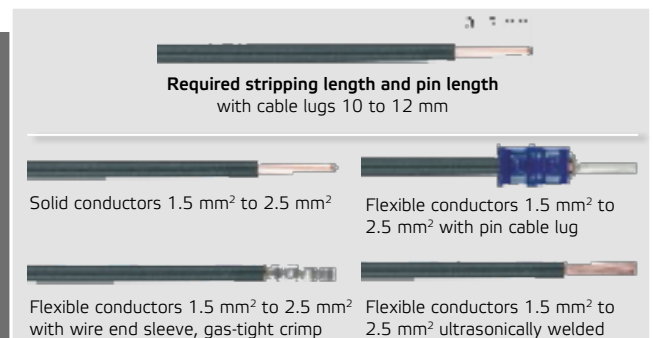

QUICK  **CONNECT**
by Bals

Schuko-type panel mounting socket outlets

 **Bals**

Simply. Well. Connected.

Schuko-type panel mounting socket outlets with QUICK CONNECT

by Bals

- Screwless connection technology
- Robust terminal and housing design
- New, attractive design
- Special contact technology mostly prevents deformation ultimately leading to lessening contact pressure and subsequent higher temperatures
- Captive flange seal
- Available as IP44 or IP54 variant (IP67 available from September 2014)
- Flange dimensions in 50x50 mm and 75x75 mm
- Versions available for German, Swiss, or Belgian/French system
- Also with child-proof safety feature on request
- Special colours on request (depending on quantity)
- VDE-tested
- Finger-proof in accordance with BGV A3
- Nickel plated contacts

The QC version is available in different national standards and colours

Solid design reduces contact deformation

Simple disconnection of the conductor using a screwdriver

Dimensional drawings

Different conductor types and cross sections can be used

Schuko-type panel mounting socket outlet IP 44

- Flange 50 x 50 mm
- Screwless connection technology
- With captive flange seal
- Connection terminals in accordance with BGV A3

Colour	Order no.	Qty.
blue	71099*	20
grey	71100*	20
black	71101*	20

Schuko-type panel mounting socket outlet IP 54

- Flange 50 x 50 mm
- Screwless connection technology
- With captive flange seal
- Connection terminals in accordance with BGV A3
- For mobile use

Colour	Order no.	Qty.
blue	71102*	20
grey	71103*	20
black	71104*	20